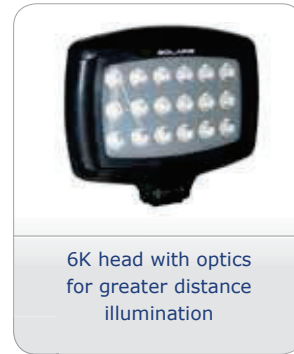

SOLARIS MAXI

- Rechargeable LED floodlight
- Up to 14000 lumens
- 5 light modes
- Supplied with extension pole and mains charger
- Battery status indicator (red/amber/green)

SOLARIS MAXI

An adaption of the original MAXI 9000, the Solaris MAXI is an LED alternative to the previous fluorescent light head.

Two optional battery choices	SOLARIS MAXI 24Ah	SOLARIS MAXI 38Ah
Battery	12V 24Ah SLA	12V 38Ah SLA
Product weight (kg)	13.1	18.1
Boxed weight (kg)	14.9	19.9
Charge time	7h	10h
Power pack size (mm)	L225 x W200 x H150	L225 x W200 x H150
Head size (mm)	L300 x W58 x H248	L300 x W58 x H248
Boxed size (mm)	L1115 x W220 x H300	L1115 x W220 x H300
CAT/PAD No.	Coming soon	Coming Soon

14K HEAD OPTION - Widespread flood		
Run time	1h30 3h 9h 44h	2h30 6h 15h 70h
Light output	14000 6000 3500 1000	14000 6000 3500 1000
Part No.	NSSOLARISMAXI14K-24	NSSOLARISMAXI14K-38

6K HEAD OPTION - Built in optics for extra distance		
Run time	3h30 7h	6h 15h
Light output	6000 3500	6000 3500
Part No.	NSSOLARISMAXI6-24	NSSOLARISMAXI6-38