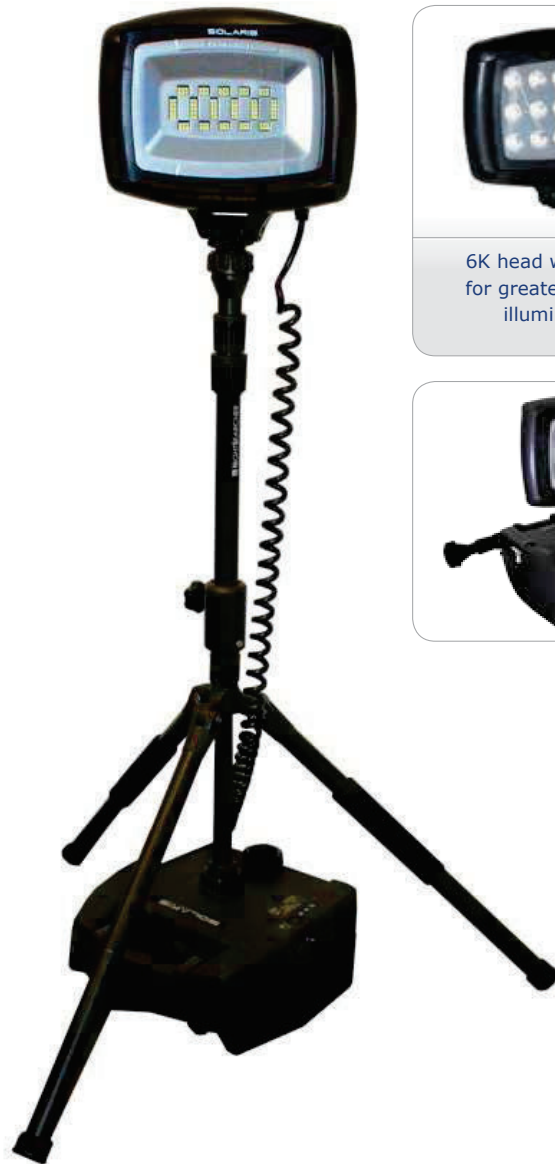

- Lightweight and portable
- LED floodlight
- Up to 14000 lumens
- 5 light modes
- Supplied with mains charger, diffused filter and shoulder strap
- Extension pole; extends from 500mm-1000mm; maximum height 1.3m

## SOLARIS LITE AND LITE LI-ION

The SOLARIS LITE are our most compact and lightweight rechargeable LED floodlight. Can be set up and working in a few seconds making it ideal for emergency situations, offering a very high light output up to 14000 lumens. Can be very easily carried over the shoulder, making it ideal to be used in remote areas. The Li-ion option gives greater portability weighing just 5.6kg.

<b>SOLARIS LITE / LITE LI-ION</b>	
Boxed size (mm)	L460 x W320 x H280
Head size (mm)	L300 x W58 x H248
Case size (mm)	L250 x W180 x H140

<b>OPTIONAL EXTRAS</b>
Diffused lens; red, green, blue, yellow
16A charger to enable use of lamp whilst charging battery
Car adaptor / 5m extension lead
Magnetic base / mounting clamp